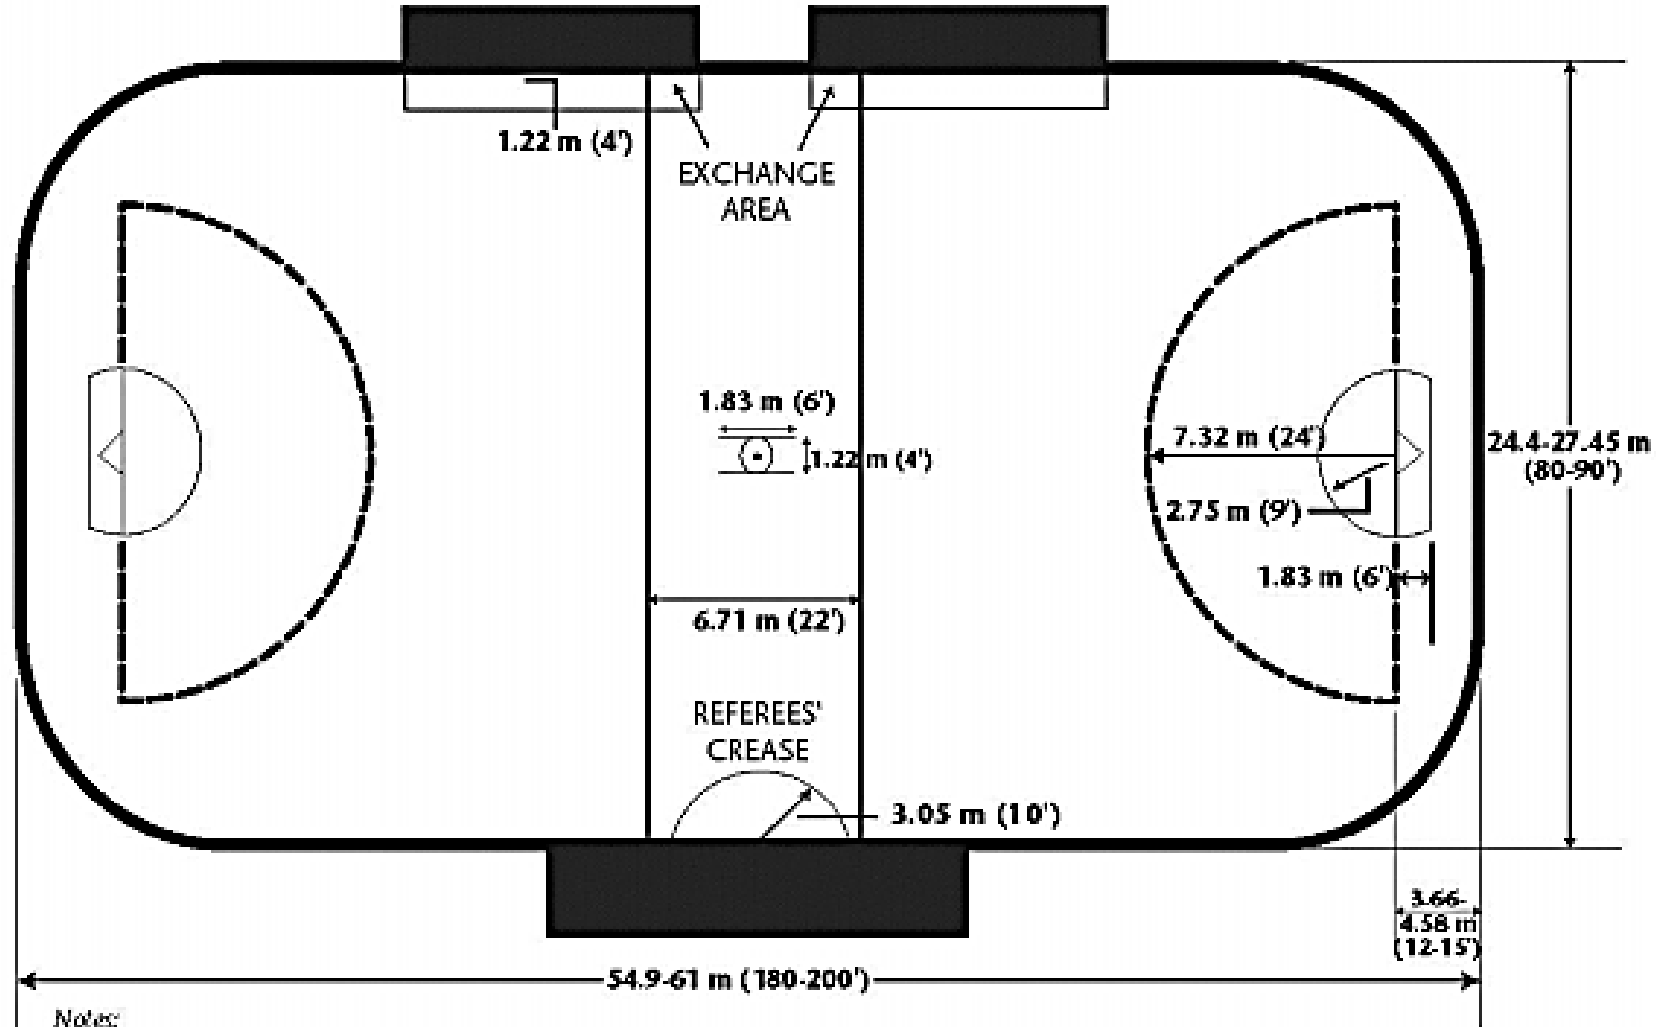

Floor Diagram and Line Markings for CLA Play

Notes:

1. All lines should be 5.08 cm (2") in width and white in colour.
2. Dotted line specs: 5.08 cm (2") in width, 30.48 cm (12") in length, 10.16 cm (4") spacing between lines.
3. The dotted line does not touch any part of the goal crease markings.
4. The 5.08 cm (2") dot is marked to the centre of the 60.96 cm (2") radius face-off circle.
5. The goal crease is a circle cut off 1.83 m (6') behind the goal line.
6. The centre zone is 6.71 m (22') wide.